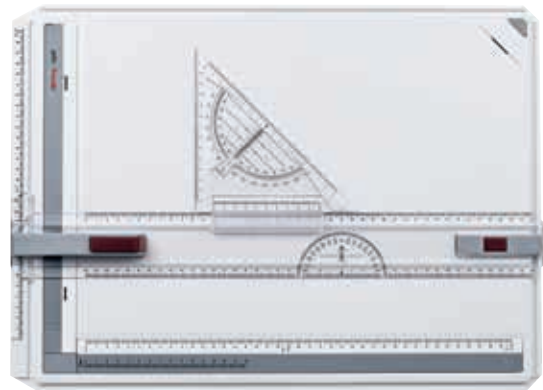

drawing boards

Tikky

2017 Catalogue

A rOtring drawing board is a robust board of unbreakable and non-warping material enabling stability and direct measurement for the best drawing precision. Available in A4 and A3 sizes, this professional and premium tool offer an ergonomic design for easy and comfortable working.

rOtring drawing table

High-quality drawing table with complete drawing system.

- Complete drawing system with drawing board laminated on all sides
- Anodised aluminium guide track with plastic guide coating
- Parallel straightedge with Stop-and-Go-mechanism
- Drawing head with STOP-and-GO mechanism
- Adjustable plastic tilter

S0213920 A2 (board size 700 x 600 x 16 mm)

rapid drawing board A4 and A3

Top of the line premium board.

- Robust board of unbreakable, non-warping material.
- Two magnetic clamp strips with central pushbutton operation and additional corner clamp at top-right hand corner for easy, secure and exact positioning of the media at all four corners. No danger of wrinkling the media when erasing.
- Parallel straightedge with Stop-and-Go-mechanism and second locking facility on A3 sized boards for added stability.
- Guide rails designed for permanently smooth, feather-light straight-edge movement.
- Media-size markings to aid in drawing the drawing field lines.
- Compass plotting scale for picking up radii quickly.
- Tilters for comfortable working.
- Rapid set square for drawing vertical, horizontal lines and angles, with full accuracy.