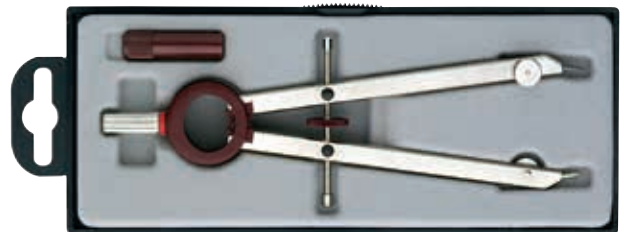

Centro Geometry compass

- Premium material
- Precise radius setting by setting through central adjusting wheel and spindle. Simultaneous opening and closing of both legs. Highly resistant to accidental changes in radius
- Length: 160 mm. Circles up to $\varnothing$ 250 mm
- Lead box and spare needle

S0233300