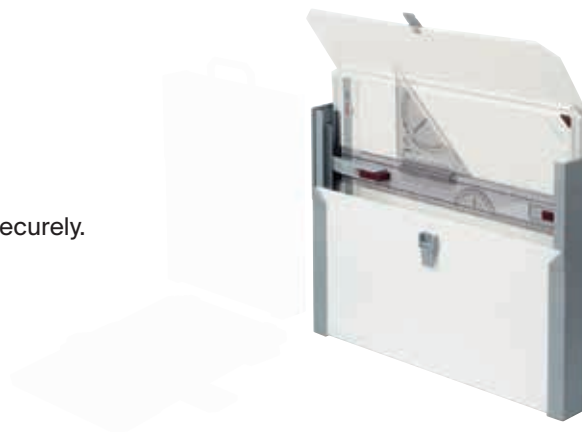

rapid drawing board in college case

- Rapid drawing board features above.
- Rigid case.
- Features guides to hold the drawing board securely.
- Space for books and utensils.

S0232980 rapid A3 + college case