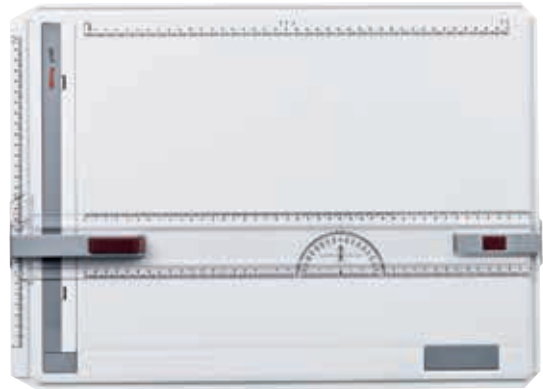

S0213920 A2 (board size 700 x 600 x 16 mm)

rapid drawing board A4 and A3

Top of the line premium board.

- Robust board of unbreakable, non-warping material.
- Two magnetic clamp strips with central pushbutton operation and additional corner clamp at top-right hand corner for easy, secure and exact positioning of the media at all four corners. No danger of wrinkling the media when erasing.
- Parallel straightedge with Stop-and-Go-mechanism and second locking facility on A3 sized boards for added stability.
- Guide rails designed for permanently smooth, feather-light straight-edge movement.
- Media-size markings to aid in drawing the drawing field lines.
- Compass plotting scale for picking up radii quickly.
- Tilters for comfortable working.
- Rapid set square for drawing vertical, horizontal lines and angles, with full accuracy.

S0232980 rapid A3 + college case

Tikky

drawing boards

profil drawing board A4 and A3

Full-featured board.

- Robust board of unbreakable, non-warping material.
- One magnetic clamp strip with automatic hold-open and additional corner clamp for easy positioning and clamping the media.
- Parallel straightedge with Stop-and-Go-mechanism and second locking facility on A3 sized boards for added stability.
- Guide rails designed for permanently smooth, feather-light straight-edge movement.
- Media-size markings and viewing holes for checking the exact placement of the media.
- Compass plotting scale for picking up radii quickly.