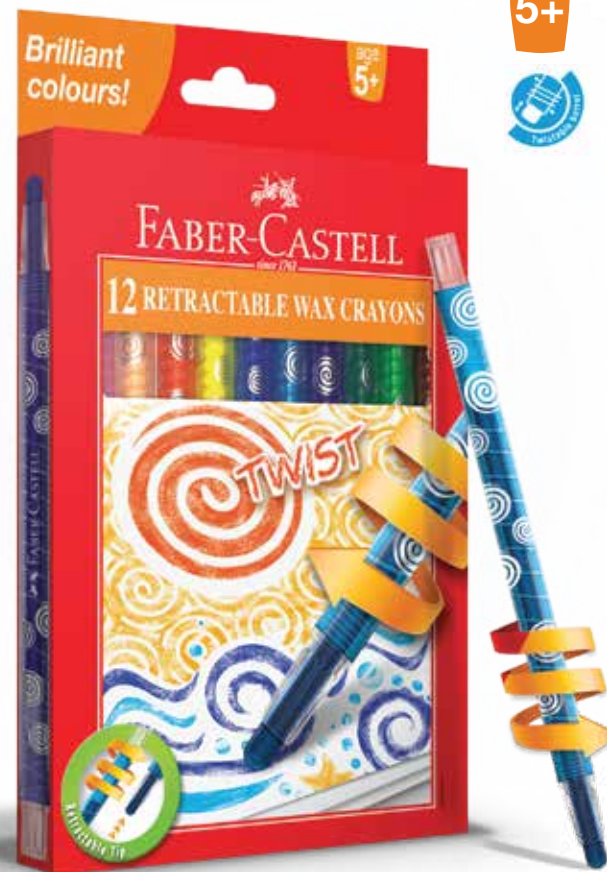

LET'S TWIST!

5+

A120013