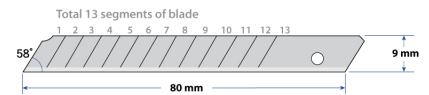

## CUTTER KNIFE MANUAL LOCK

Premium grade Japanese Steel cutter blade with simple manual lock safety design.

Double A METAL STATIONERY

Product Code	Color	Size of Cutter	Barcode	Packing
CK21001-EN	Assorted Colors 	9mm	8858741727418	12 units/inner box, 24 inner boxes/carton, 288 units/carton

## CUTTER KNIFE SMART LOCK

Premium grade Japanese Steel cutter blade with smart auto-lock safety design.

Double A METAL STATIONERY

Product Code	Color	Size of Cutter	Barcode	Packing
CK11001-EN	Assorted Colors 	9mm	8858741727432	12 units/inner box, 24 inner boxes/carton, 288 units/carton

Product Code	Color	Size of Cutter	Barcode	Packing
CK12001-EN	Assorted Colors 	18mm	8858741727470	12 units/inner box, 6 inner boxes/carton, 72 units/carton