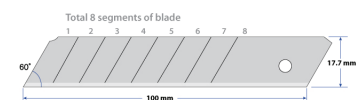

## CUTTER KNIFE MANUAL LOCK

Premium grade Japanese Steel cutter blade with simple manual lock safety design.

Double A METAL STATIONERY

Product Code	Color	Size of Cutter	Barcode	Packing
CK21001-EN	Assorted Colors 	9mm	8858741727418	12 units/inner box, 24 inner boxes/carton, 288 units/carton

## CUTTER KNIFE SMART LOCK

Premium grade Japanese Steel cutter blade with smart auto-lock safety design.

Double A METAL STATIONERY

Product Code	Color	Size of Cutter	Barcode	Packing
CK11001-EN	Assorted Colors 	9mm	8858741727432	12 units/inner box, 24 inner boxes/carton, 288 units/carton

Product Code	Color	Size of Cutter	Barcode	Packing
CK12001-EN	Assorted Colors 	18mm	8858741727470	12 units/inner box, 6 inner boxes/carton, 72 units/carton