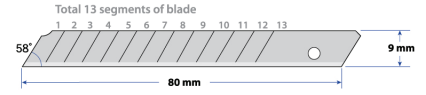

## CUTTER KNIFE MANUAL LOCK

Premium grade Japanese Steel cutter blade with simple manual lock safety design.

Double A METAL STATIONERY

Product Code	Color	Size of Cutter	Barcode	Packing
CK21001-EN	Assorted Colors 	9mm	8858741727418	12 units/inner box, 24 inner boxes/carton, 288 units/carton

## CUTTER KNIFE SMART LOCK

Premium grade Japanese Steel cutter blade with smart auto-lock safety design.

Double A METAL STATIONERY

Product Code	Color	Size of Cutter	Barcode	Packing
CK11001-EN	Assorted Colors 	9mm	8858741727432	12 units/inner box, 24 inner boxes/carton, 288 units/carton

Product Code	Color	Size of Cutter	Barcode	Packing
CK12001-EN	Assorted Colors 	18mm	8858741727470	12 units/inner box, 6 inner boxes/carton, 72 units/carton